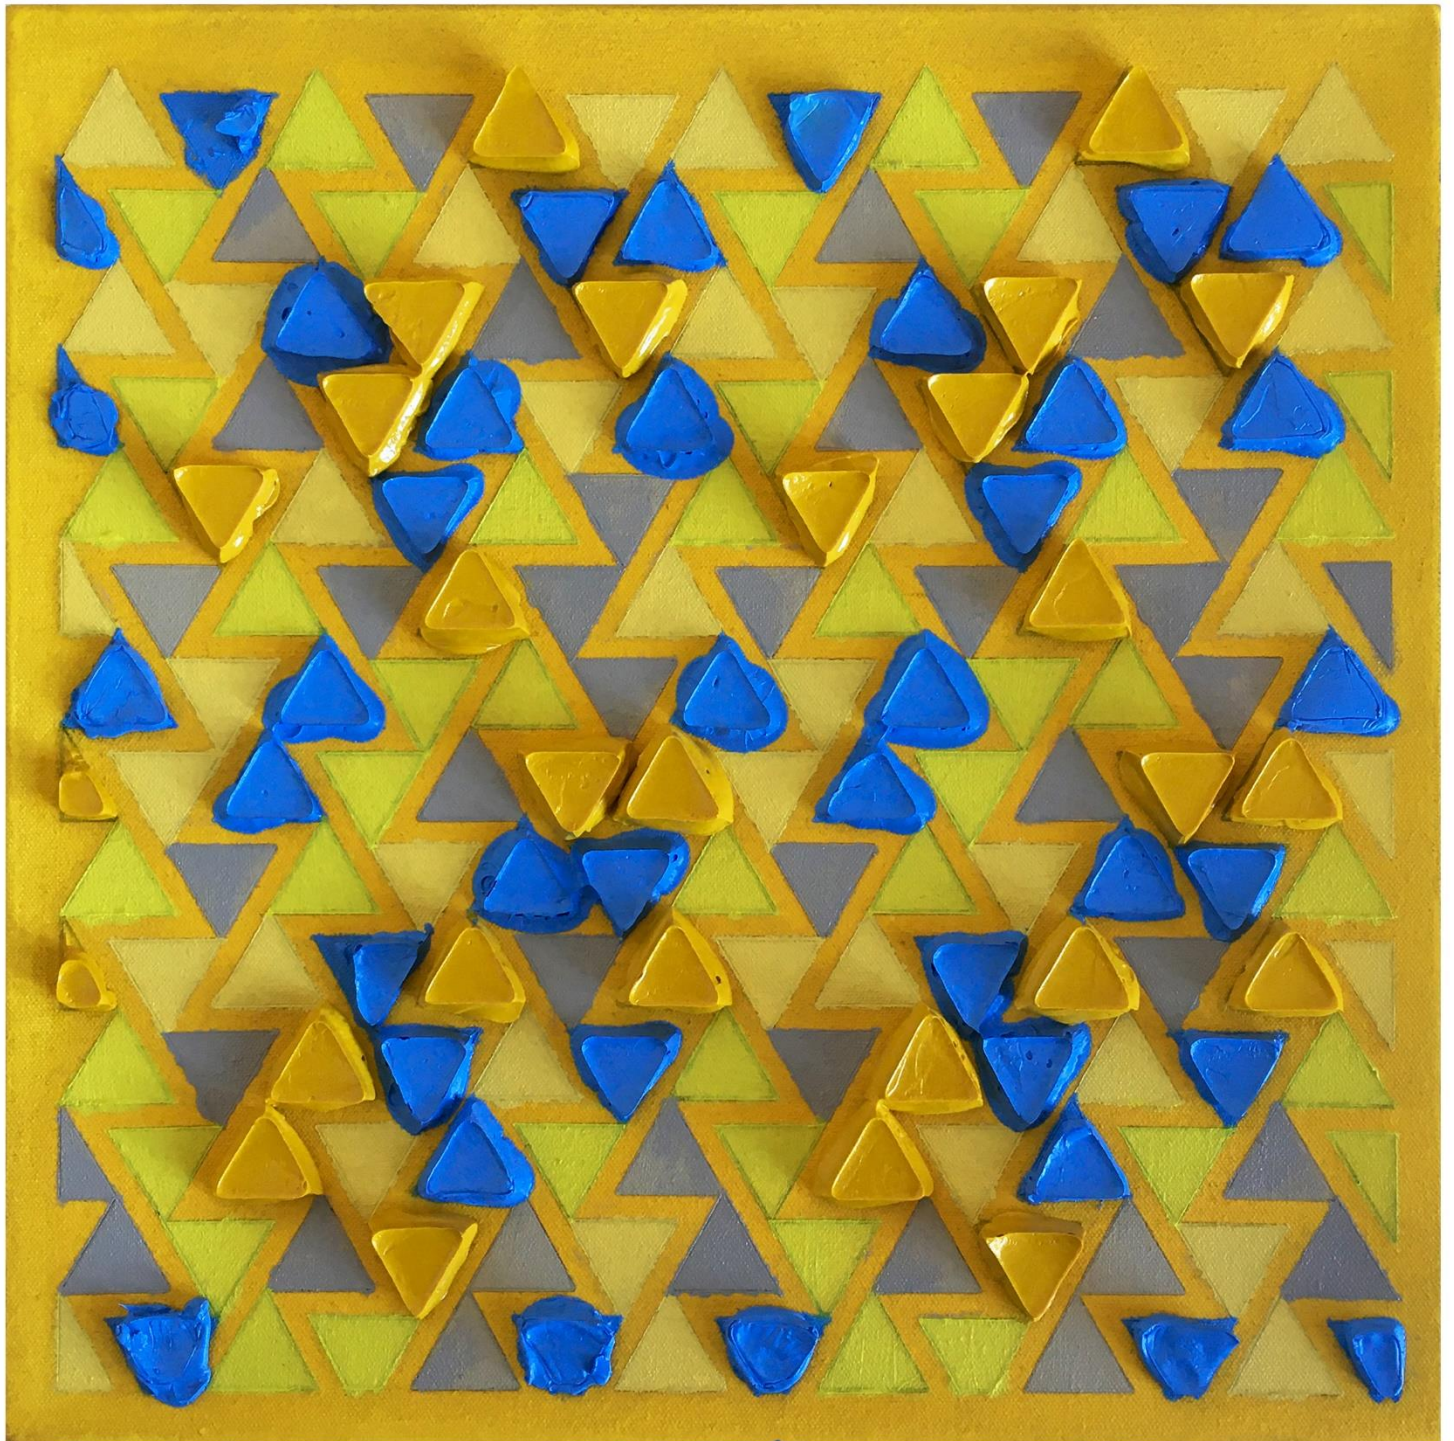

White
Oil on Canvas
30x30x5cm
£355 + p&p